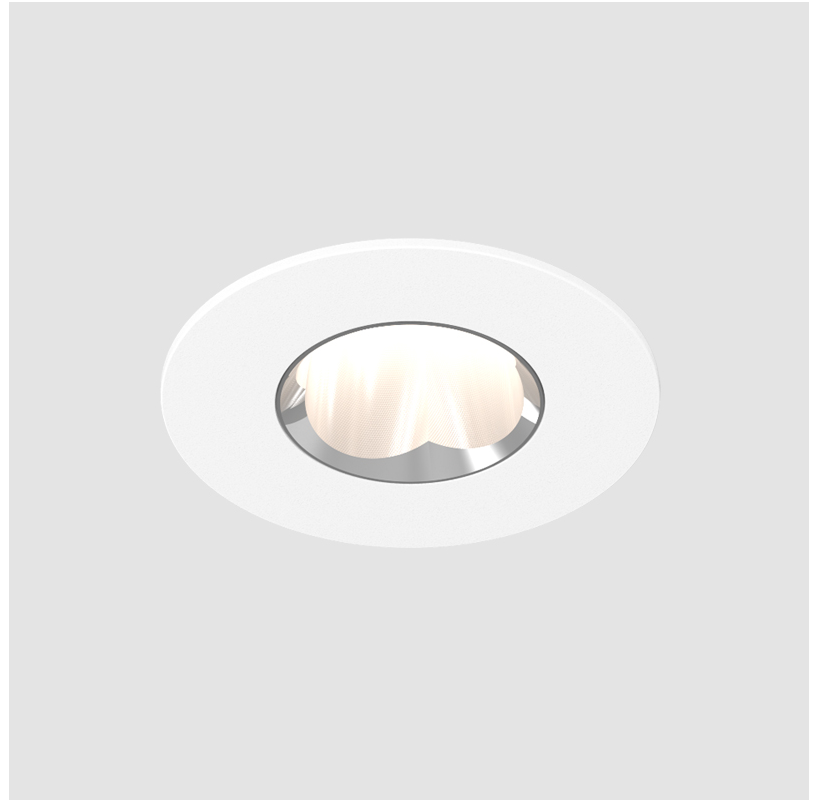

GENERAL

Series: Oiko Pro
Subseries: Oiko Pro Round
Brand: Prolicht
Division: Architectural
Mounting Type: Recessed
Mounting Location: Ceiling
Subcategory: Downlight

PHYSICAL

Shape: Round
Diameter (mm): 75
Diameter (in): 2 ¹⁵/₁₆
Height (mm): 43
Height (in): 1 ¹¹/₁₆
Ceiling Thickness (mm): 1 - 25
Ceiling Thickness (in): 1/16 - 1 3/16
Min. Recessing Depth (mm): 50
Min. Recessing Depth (in): 1 ¹⁵/₁₆
Light Distribution: Direct
Diffuser: Lens Pack - Spread Lens / Linear Spread Lens / Honeycomb Louver
[Fixture Finish: SSR / BKV / CWI / CRY / HAB / UFT / ITA / RUA / FTG / MYG / LOD / PUS / FRO / FUP / KIA / POP / BLS / SPG / MEY / GOH / GUM / CHC / COM / ABZ / JAG / OBR / MOS / ROR](#)
Fixture Material: Aluminum Die Cast
Cut-out Measurements: 68mm / 2 11/16" Diameter

ELECTRICAL

Lamp Type: LED (Zhaga Standard)
Input Wattage (W): 14
Total Output Wattage (W): 12.7
Dimming: Dali Dimming
Driver Included: No
Driver Location: Recessed Housing
Driver Type: Constant Current - Universal (120Vac only for DALI driver)
Driver Class: Class 2
Input Voltage (V): 120 - 277
Constant Current (MA): 700

LED

Color Temperature (°K): 2700-6500 Tunable White
Max. Delivered Lumen (lm): 1381
Nominal Lumen (lm): 1460
CRI: >93 CRI
Lamp Life (hrs): 50000
Special LEDs offerings: Tunable White

OPTICAL

Reflector°: 62
Adjustability: Fixed

RATINGS AND CERTIFICATIONS

Certified By: Certified for North American Standards
IP rating: IP20