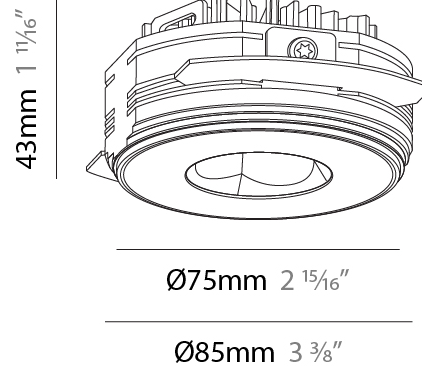

GENERAL

Series: Oiko Pro
Subseries: Oiko Pro Round
Brand: Prolicht
Division: Architectural
Mounting Type: Trimless
Mounting Location: Ceiling
Subcategory: Downlight

PHYSICAL

Shape: Round
Diameter (mm): 75
Diameter (in): 2 ¹⁵/₁₆
Height (mm): 43
Height (in): 1 ¹¹/₁₆
Ceiling Thickness (mm): 10 / 12.5 / 15 / 25
Ceiling Thickness (in): 3/8 or 1/2 or 9/16 or 1
Min. Recessing Depth (mm): 50
Min. Recessing Depth (in): 1 ¹⁵/₁₆
Light Distribution: Direct
Diffuser: Lens Pack - Spread Lens / Linear Spread Lens / Honeycomb Louver
Fixture Finish: SSR / BKV / CWI / CRY / HAB / UFT / ITA / RUA / FTG / MYG / LOD / PUS / FRO / FUP / KIA / POP / BLS / SPG / MEY / GOH / GUM / CHC / COM / ABZ / JAG / OBR / MOS / ROR
Fixture Material: Aluminum Die Cast
Cut-out Measurements: 86mm / 2 11/16" Diameter

ELECTRICAL

Lamp Type: LED (Zhaga Standard)
Input Wattage (W): 14
Total Output Wattage (W): 12.7
Dimming: Dali Dimming
Driver Included: No
Driver Location: Recessed Housing
Driver Type: Constant Current - Universal (120Vac only for DALI driver)
Driver Class: Class 2
Input Voltage (V): 120 - 277
Constant Current (MA): 700

LED

Color Temperature (°K): 2700-6500 Tunable White
Max. Delivered Lumen (lm): 1381
Nominal Lumen (lm): 1460
CRI: >90 CRI
Lamp Life (hrs): 50000
Special LEDs offerings: Tunable White

OPTICAL

Reflector°: 62
Adjustability: Fixed

RATINGS AND CERTIFICATIONS

Certified By: Certified for North American Standards
IP rating: IP20