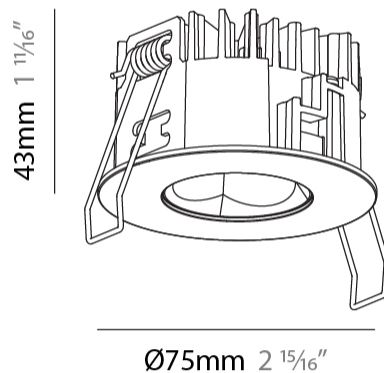

GENERAL

Series: Oiko Pro
Subseries: Oiko Pro Round
Brand: Prolicht
Division: Architectural
Mounting Type: Recessed
Mounting Location: Ceiling
Subcategory: Downlight

PHYSICAL

Shape: Round
Diameter (mm): 75
Diameter (in): 2 ¹⁵/₁₆
Height (mm): 43
Height (in): 1 ¹¹/₁₆
Ceiling Thickness (mm): 1 - 25
Ceiling Thickness (in): 1/16 - 1 3/16
Min. Recessing Depth (mm): 50
Min. Recessing Depth (in): 1 ¹⁵/₁₆
Light Distribution: Direct
Diffuser: Lens Pack - Spread Lens / Linear Spread Lens / Honeycomb Louver
[Fixture Finish: SSR / BKV / CWI / CRY / HAB / UFT / ITA / RUA / FTG / MYG / LOD / PUS / FRO / FUP / KIA / POP / BLS / SPG / MEY / GOH / GUM / CHC / COM / ABZ / JAG / OBR / MOS / ROR](#)
Fixture Material: Aluminum Die Cast
Cut-out Measurements: 68mm / 2 11/16" Diameter

ELECTRICAL

Lamp Type: LED (Zhaga Standard)
Input Wattage (W): 14
Total Output Wattage (W): 12.7
Dimming: Dali Dimming
Driver Included: No
Driver Location: Recessed Housing
Driver Type: Constant Current - Universal (120Vac only for DALI driver)
Driver Class: Class 2
Input Voltage (V): 120 - 277
Constant Current (MA): 700

LED

Color Temperature (°K): 2700-6500 Tunable White
Max. Delivered Lumen (lm): 1381
Nominal Lumen (lm): 1460
CRI: >93 CRI
Lamp Life (hrs): 50000
Special LEDs offerings: Tunable White

OPTICAL

Reflector°: 62
Adjustability: Fixed

RATINGS AND CERTIFICATIONS

Certified By: Certified for North American Standards
IP rating: IP20